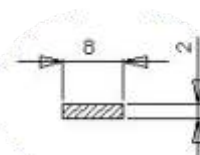

Schweisband 8 mm
Welding strip 8 mm